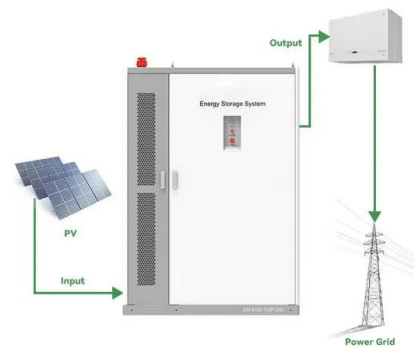

Utility-scale Energy Storage Systems: 125KW-2.5MW Containerized

Sunpal's reliable, efficient utility-scale ESS (container & cabinet type) with liquid-cooled tech. Get professional support and competitive quotes today!

Instant Off-Grid(TM) Shipping Containers with Solar and Batteries and AC+

Beyond mounting the solar panels on the roof of the container on delivery, NO wiring or assembly is required to have your own storage, living space or workspace ready in just a few hours.