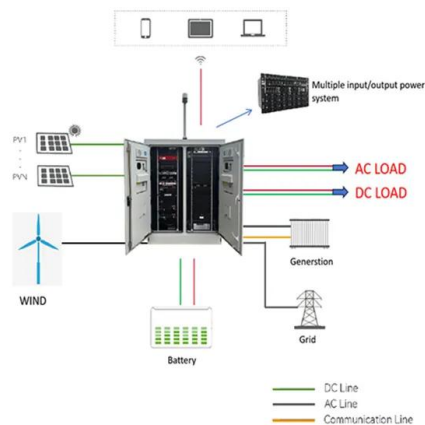

Pixii Academy

Our interactive sessions provide the knowledge you need to install, maintain and commission our Pixii Home residential Battery Energy Storage System (BESS). Complete the training, pass the exam, and expand your product offering in the future of energy solutions.