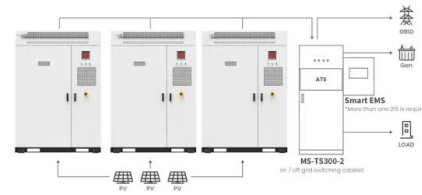

Malaysia's first battery storage-integrated EV charging system

The 300kW/300kWh unit was designed and supplied by Norwegian energy storage tech company Pixii and has been installed along Malaysia's main highway, the North-South Expressway. Pixii said it has signed a deal to install a further seven units of the same size, bringing the total order to 2.4MW/2.4MWh.