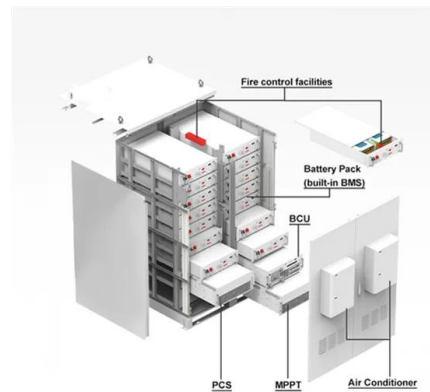

Pixii Academy

Our interactive sessions provide the knowledge you need to install, maintain and commission our Pixii Home residential Battery Energy Storage System (BESS). Complete the training, pass the exam, and expand your product offering in ...