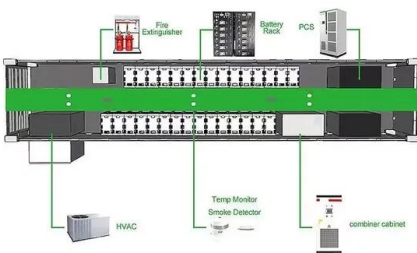

ESM-48100A1 , Huawei

We have ESM-48100A1 for sale, both refurbished and new, at prices typically up to 90% less than the original vendor price. Our super fast turnaround times and high quality stock located all ...