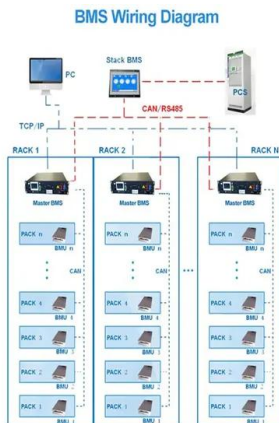

Solar Junction Box, PV Connector, PV Cable, Microinverter

The QC4 Solar Connector ensures safe, efficient, and durable connections for solar systems, with high-performance specs, full certifications, and bulk sourcing options.