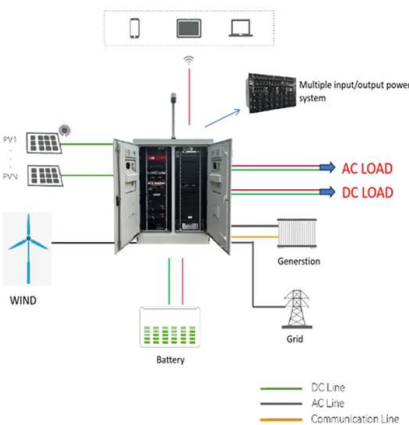

Xcellent Plus

The Xcellent Plus Residential Battery is designed to provide enhanced energy storage capacity for homes. Its advanced safety features and high efficiency make it a top choice for residential energy solutions.