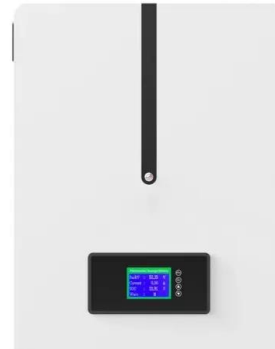

ROBOTSWANA SOLAR ENERGY STORAGE DESIGN

Botswana household solar container box fire protection design All-in-one containerized design complete with LFP battery, bi-directional PCS, isolation transformer, fire suppression, air conditioner ...