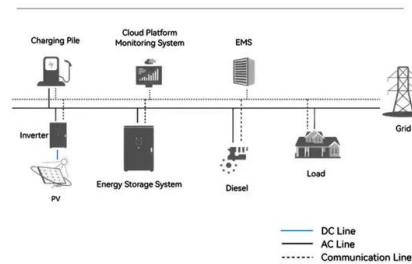

System Topology

EVENTS LIKE 'ROBOTSWANA SMART SOLAR CONTAINER POWER STATION

Terrapinn is a global events company. Our events promote innovation and technology that changes people's lives. We partner with the world's leading companies and innovators to make a difference.