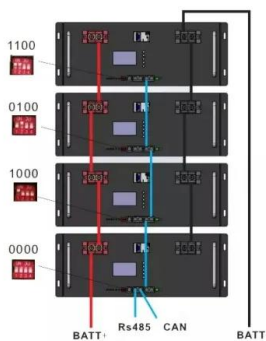

ROBOTSWANA ENERGY STORAGE POWER ENTERPRISE

Romania 300mw air energy storage power station The power station, with a 300MW system, is claimed to be the largest compressed air energy storage power station in the world, with highest efficiency ...

Robotswana Energy Storage Containers: Powering Africa's Future ...

The "Lego Block" Approach to Power Solutions Unlike traditional stationary systems, Robotswana's modular containers work like industrial Legos. Need 5MW for a mining site? Snap four ...

ROBOTSWANA ENERGY STORAGE CONTAINER MANUFACTURER

40kw off-grid solar container power station photovoltaic storage integrated machine manufacturer BoxPower's flagship SolarContainer is a fully integrated microgrid-in-a-box that combines solar PV, ...