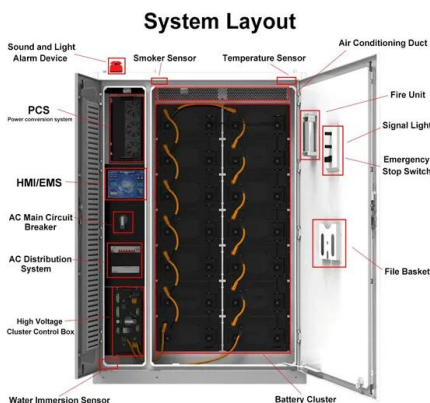

robotswana modern solar container maintenance jobs

We are seeking a skilled Deployment Engineer to join our team and assist one of our deployment projects at Ontario, CA. As a Deployment Engineer, you will play a critical role in ensuring the ...