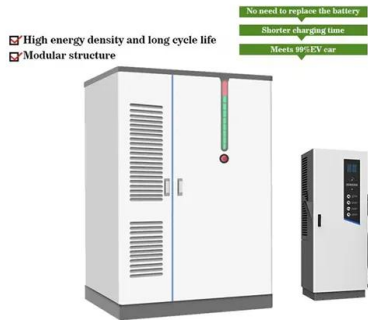

Botswana solar container welding design

Botswana solar container welding design

Botswana energy storage welding customization

In the welding station, an Yb-doped, single mode, continuous wave fiber laser (Trumpf Trufiber 1000:1075 nm wavelength, 1000 W maximum power, unpolarized beam with M 2 = 1.2) functioned as ...

Botswana fiber optic solar container module

Botswana fiber optic solar container module As the photovoltaic (PV) industry continues to evolve, advancements in Botswana fiber optic solar container module have become critical to optimizing ...

ROBOTSWANA SOLAR CONTAINER POWER STATION MODEL

Integrated prefabricated cabin for energy storage power station With the core objective of improving the long-term performance of cabin-type energy storages, this paper proposes a collaborative design ...

Botswana energy storage welding customization

Delta Lithium-ion Battery Energy Storage Container Energy Storage Container o Grid Level Energy Storage Container to Support MW Power o Comprehensive System Design as Turnkey Solution o ...