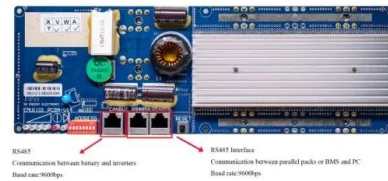

RSD Solar: Efficient Solar Energy Solutions for a Sustainable Future

Discover the benefits of RSD Solar for your home or business. Our advanced solar energy systems offer maximum efficiency, smart energy storage, and versatile designs for a greener, more cost-effective ...

Pay RSD Container Yard Services Instantly with ...

RSD Container Yard Services provides local/regional trucking/drayage services, container storage, drayage in/out of the UP Rail ramp (SLCIT), loaded container ...

Contact Us

For catalog requests, pricing, or partnerships, please visit:
<https://www.fundacja64.pl>