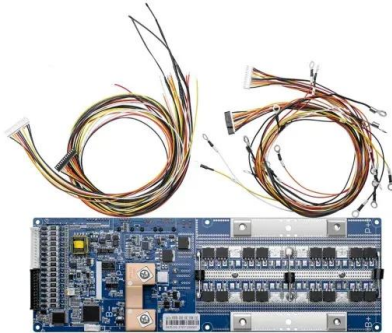

Réunion nova solar system

Nova, The Solar System , PBS Western Reserve

From a dwarf planet that looks like a deflated football, to a tiny moon with cliffs taller than Mt. Everest, to the spectacular rings of Saturn, learn how the effects of gravity produce the amazing variety of weird worlds in our solar system.

NOVA "SOLAR SYSTEM" A BBC STUDIOS SCIENCE UNIT ...

NOVA "Solar System: Wandering Worlds" Premieres Oct. 30, 2024 at 9pm ET/8C on PBS. The classic view of our solar system contains eight orderly planets, some with ...