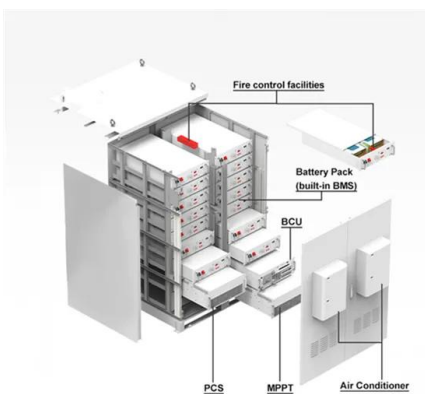

## SadeF solar Liberia

---

### Liberia: Gov't of Liberia, World Bank Break Ground for Installation ...

Montserrado County--The Government of Liberia, in partnership with the World Bank, has officially broken ground for a 20MW solar power plant, a significant step ...

### Liberia: Gov't of Liberia, World Bank Break Ground for Installation ...

Montserrado County--The Government of Liberia, in partnership with the World Bank, has officially broken ground for a 20MW solar power plant, a significant step towards enhancing the nation's electricity supply. The event marks Liberia's ambition to combat seasonal power shortages and transition towards renewable energy sources.