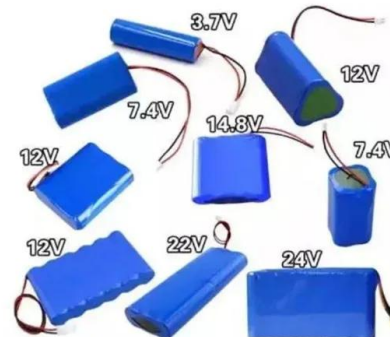

Schmid energy solutions

Schmid Anlagen werden mit höchsten Qualitätsstandards inhouse geplant, entwickelt und produziert für energieeffiziente Heizlösungen. Kundenservice Mit einem lückenlosen Servicenetz, einer aussergewöhnlich hohen Ersatzteilverfügbarkeit und weiteren Innovationen gelingt es uns auch im After-Sales immer wieder neue Masstäbe setzen.