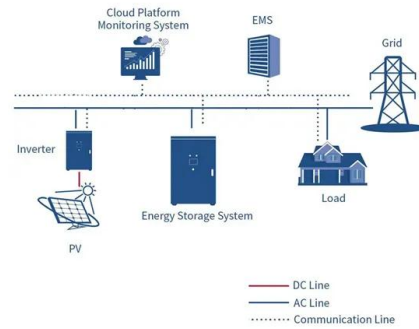

around the globe.