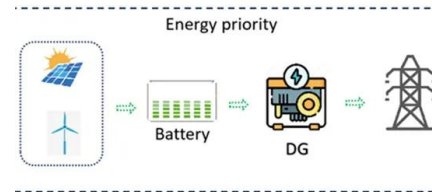

Shelly 3EM - Control Your Home With Smart Devices

Shelly 3EM Downloads Manuals User and Safety Guide User and Safety Guide - Multi language Compliance Shelly 3EM multilingual EU declaration of conformity.pdf Shelly 3EM UK PSTI ACT Statement of compliance.pdf What is ...

Shelly Pro 3EM (120A) , WiFi & Bluetooth 3-Phase Smart Energy ...

Buy Shelly Pro 3EM (120A) , WiFi & Bluetooth 3-Phase Smart Energy Meter , 2-Way Consumption , Home Automation , Compatible with Alexa & Google Home , iOS Android App , ...

Contact Us

For catalog requests, pricing, or partnerships, please visit:
<https://www.fundacja64.pl>