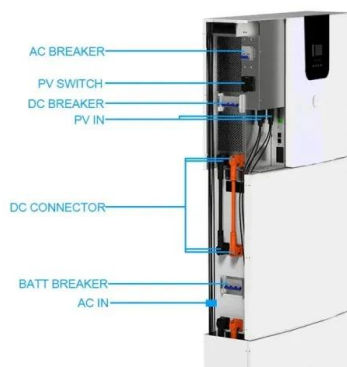

Singapore oxdrive ltd

114KWh ESS

OxDrive

OxDrive specializes in the development of fully integrated electric hubs, known as OxDrive e-hubs, designed for off-highway electric vehicles. These e-hubs combine motor, transmission, controller, and brake into a single compact unit, streamlining the driveline elements and providing reliability and performance.

About Us

OxDrive specialises in the design and manufacture of robust, integrated, electric drives for off-highway use, including agritech, construction and more. The need for 'one box' integrated units with gearbox, motor, motor controller and brake was identified whilst the OxDrive founders were leading the design & development of fully autonomous

OxDrive uses Inngot IP audit to help plan its IP strategy

OxDrive has implemented strategies to manage its IP more effectively, clarified the ownership of its trade marks, and created a register of its intangible assets and trade secrets. OxDrive utilises the report in its Investor Data Room, and quotes a formal, coherent and coordinated IP plan in its strategic growth model.

OxDrive Ltd

OxDrive produces in-wheel electric drive (e-hubs) designed and manufactured specifically for the