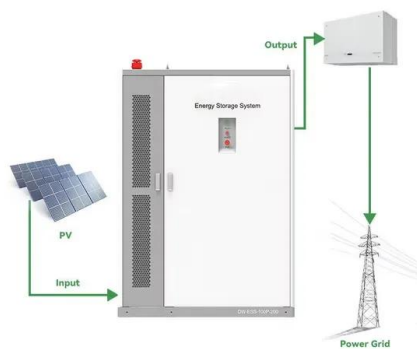

Residential Package (Home System)

Swogun Energy's Solar Home System is a solution for family lacking lighting in urban areas of Nepal. These systems are designed with with solar panels of various wattage: 10, 20, 30,35, 40, 50, 60, 80, 120, 150 or 175 watts. The systems also include deep cycle batteries, charge controllers, lamps/lightbulbs and the installation materials.