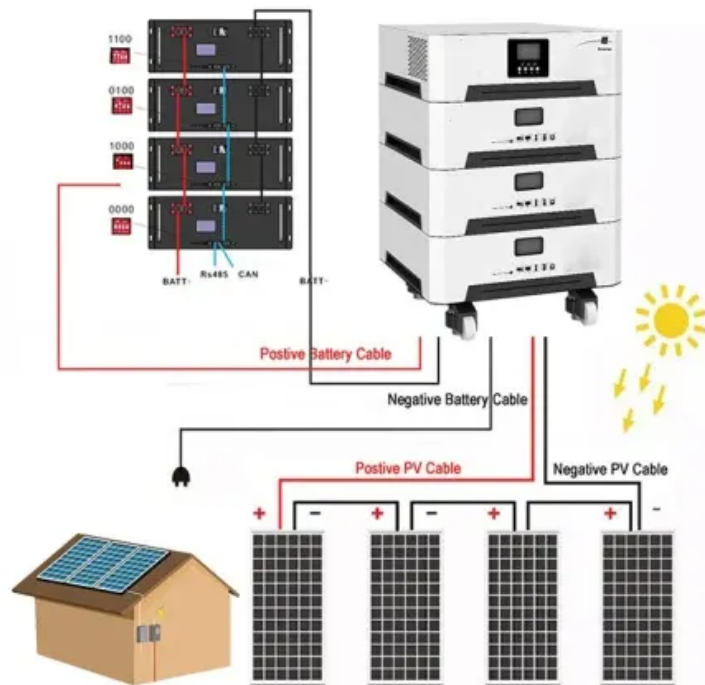

Solar container sensor

Solar container sensor

Solar Powered GPS Tracker , Monitoring with ETA & Sensor Data

Our solar-powered tracker helps you monitor what truly matters in real time, whether you're managing trailers, containers, heavy equipment, or rental assets. Solar Power Is the ...

No.1 Capacity Solar Container , Solarabox

The container is equipped with foldable high-efficiency solar panels, holding 168-336 panels that deliver 50-168 kWp of power. It is the perfect alternative to unstable grid power and ...

SolaraBox Solar Containers , Products & Configurations

A mobile solar container is a factory-built, transportable unit that integrates solar panels, battery storage, and power controls--providing plug-and-play, rapid-deploy clean electricity for remote sites, events, ...

Smart Shipping Containers , Revolutionizing Climate Control

Automated temperature control systems use sensor data to dynamically adjust temperature, humidity, and airflow, ensuring stability within the container. The integration of Internet ...