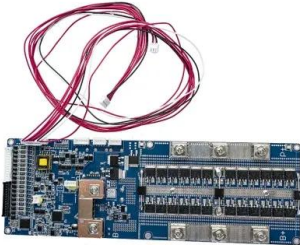

Solar container sensor

Solar container sensor

Solar Powered GPS Tracker , Monitoring with ETA & Sensor Data

Our solar-powered tracker helps you monitor what truly matters in real time, whether you're managing trailers, containers, heavy equipment, or rental assets. Solar Power Is the ...

SolarLive: Solar-Powered Tracking Devices , Hanhaa

Built with global GPS tracking, motion detection and 5 optional sensors, ready to be mounted and deployed on any shipping container. SolarLive is the one and only solution for long distance tracking.

Shipping Container 15W Solar LED Light with PIR Motion Sensor

About this item ?High-Performance 15W Solar Light?Our newly released 15W Solar LED Light with PIR Motion Sensor delivers powerful brightness at 1600 lumens, making it the brightest solar light in ...

Heavy Duty Shipping Container Lock with Remote Access

Solar-powered shipping container lock with remote unlocking, cargo theft alerts, and BLE climate sensors. Built to secure trailers, containers & heavy equipment.