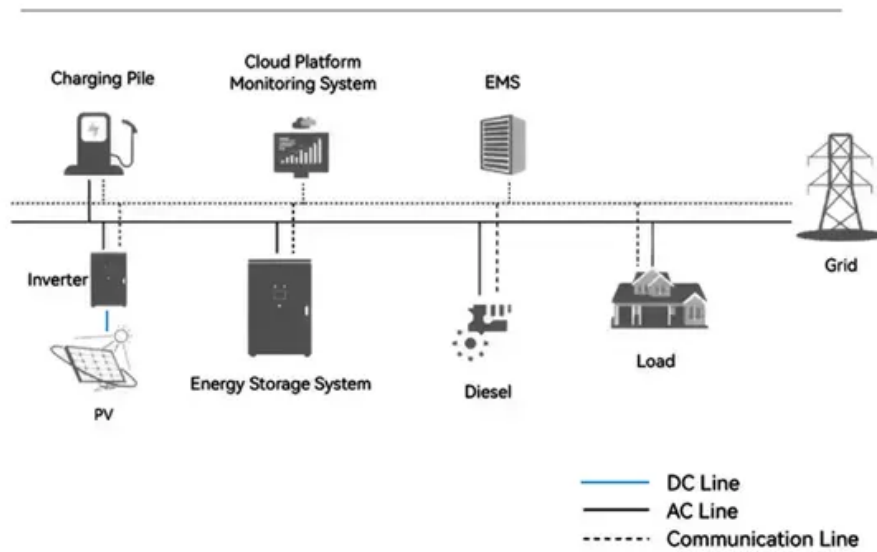

Solar container system smu

System Topology

Solar container system smu

Solar Container , Large Mobile Solar Power Systems

Discover our range of innovative solar panels on shipping container products engineered to meet your renewable energy needs with maximum efficiency and reliability.

UTL SMU Solar Management Unit

The UTL SMU has several plug-in and plug-out slots which allow it to connect with solar panel and solar inverter. SMU ensures the priority usage of solar power to reduce grid power consumption. The ...

Memsys Creates a Solar-Powered Shipping Container Desalination System

Using a shipping container as the system shell, memsys created a solar-powered desalination system specifically designed for disaster relief.