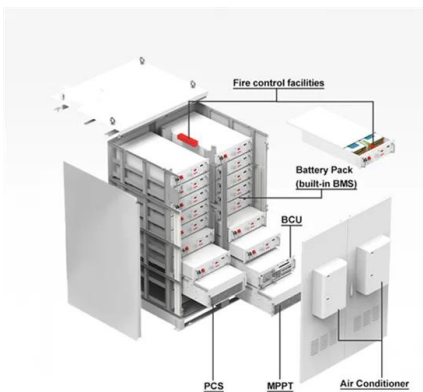

Solar container wmc

Solar container wmc

Mobile Solar Container: Versatile and Efficient Off-Grid Energy

Mobile Solar Container is a prefabricated, all-in-one energy system that integrates solar panels, energy storage modules, inverters, and control units within a standard shipping container, designed to ...

Installing Solar Panels on Shipping Containers: How-To ...

Thinking of adding solar panels to your shipping container? Learn key considerations, how many panels fit on 20ft and 40ft containers, plus tips and ...

space or workspace ready in just a few hours.

Shipping Container Solar Off-Grid Lighting System

This basic entry level solar power system will provide lighting for a single shipping container. The lights will be a string of 4 DC LED A bulbs which operate on a ...

Mobile solar container range

Designed for Plug and play operations, the ZSC range of mobile solar power is easy to setup and commission. The compact container is easy to transport and is a low maintenance asset on site.