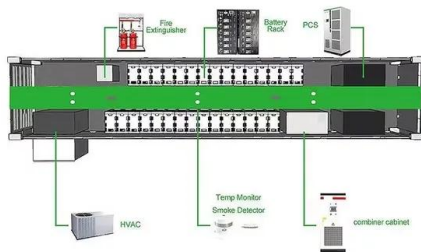

Solatube El Salvador , Santa Tecla

Solatube El Salvador, Santa Tecla, El Salvador. 235 likes · 1 talking about this. Solatube® es el Sistema de Iluminación Natural más eficiente del mundo, ya que con su tecnología de vanguardia y