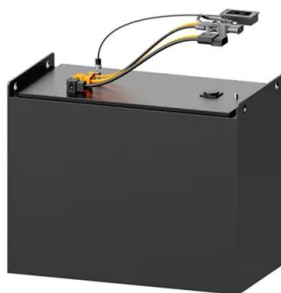

SolarEdge Home Battery Now Available in Thailand , SolarEdge

Available for single-phase applications, the highly efficient DC-coupled SolarEdge Home Battery provides 9.7kWh of battery capacity and can be

connected with up to three batteries per inverter, delivering up to 29.1kWh of backup capacity, while offering the ability to synchronize with additional SolarEdge inverters and future smart home devices.

SolarEdge Home Battery with Backup Power Now Available in Thailand

The SolarEdge Home Hub inverter has 5kW PV power and 10kWh backup power, with up to 200% DC oversizing when combined with a battery and depending on the inverter model, to deliver higher energy