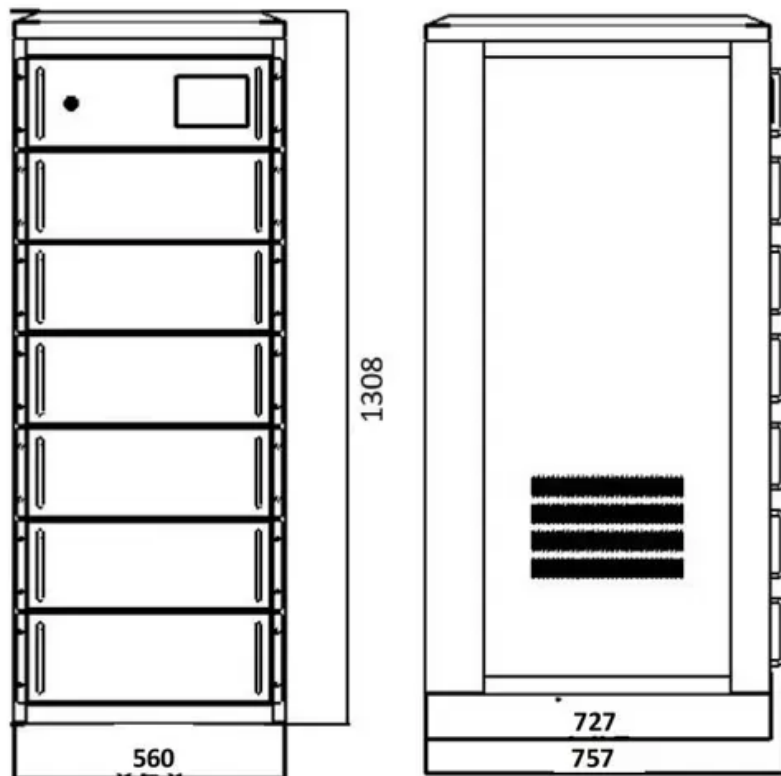

Sorotec power solutions expert Mayotte

Sorotec power solutions expert Mayotte

Discover Sorotec's Solar Inverter Solutions: Advanced Solar ...

Complementing our solar inverters, Sorotec offers a range of lithium battery solutions ranging from 5kWh to 15kWh, providing efficient and reliable energy storage for residential and commercial applications.