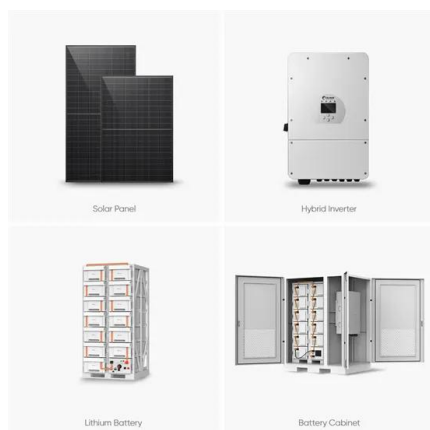

About Us , Sorotec Machinery Co, Ltd.

Sorotec Machinery Co, Ltd is a highly acclaimed national leading manufacturer and exporter of powered machinery in China. The company has established itself as an expert in the field of ...