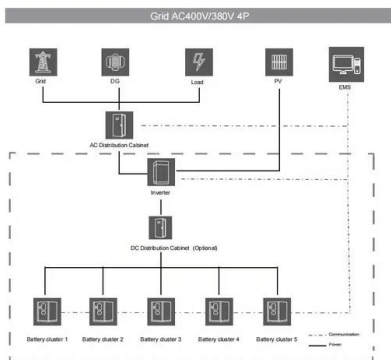

Deadly Explosion at South Korea Battery Plant Near Seoul

A deadly factory blaze has revived concerns over battery safety in South Korea, a key global supplier of lithium-ion cells used in everything from electric v