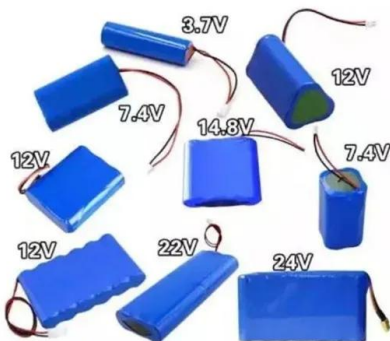

3kW and 5kW Off-Grid Inverter

HF series is a new type of mixed solar energy storage inverting & control all-in-one machine integrating solar energy storage & municipal power charge storage and AC sine wave output.