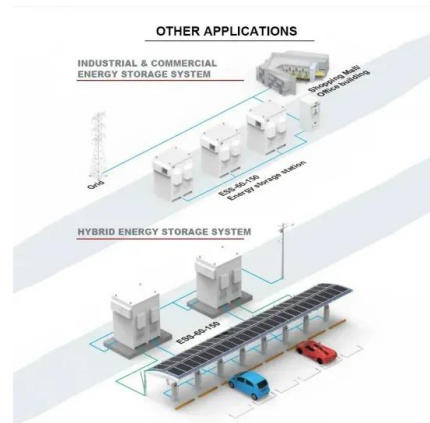

Starplus tubular battery Morocco

Starplus tubular battery Morocco

Star Plus Tall Tubular Battery 12V220AH SP22000XB

Starplus 12v 220ah tubular batteries are specially designed to be used with home and industrial inverters where traditionally flooded tubular batteries are typically used. Most inverters have chargers with high-ripple content that cause the ...

Starplus 220Ah 12V Tubular Battery for Inverters & Solar ...

Home > Batteries > Starplus 220Ah 12V Tubular Battery for Inverters & Solar Applications.
CATEGORIES. Batteries; Inverters; Packages; Solar; Uncategorized; RECENT PRODUCTS (H1) 3.6kva, 5KVA, 7.5KVA, 10KVA Glow Energy solar power inverter

Starplus 220Ah Tall Tubular Batteries - iPower Energy ...

220Ah 12V Tall Tubular Battery built with corrosion-resistant proprietary spine alloy composition for longer battery life. Tubular plate construction for extremely long life & superior performance. Excellent deep discharge recovery.

starplus 220ah tubular battery - Flow-World Technology

Starplus 12v 220ah tubular batteries are specially designed to be used with home and industrial inverters where traditionally flooded

tubular batteries are typically used. Most inverters have chargers with high-ripple content that cause the shedding of active materials in the battery plate.