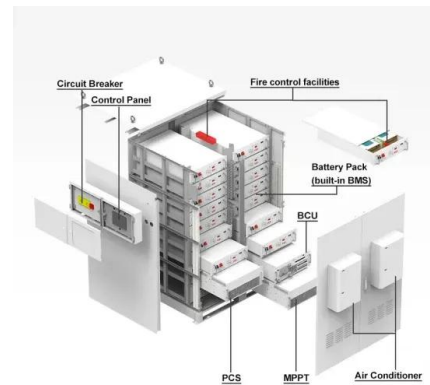

Starplus 220Ah Tall Tubular Batteries - iPower Energy Hub

220Ah 12V Tall Tubular Battery built with corrosion-resistant proprietary spine alloy composition for longer battery life. Tubular plate construction for extremely long life & superior performance. Excellent deep discharge recovery.