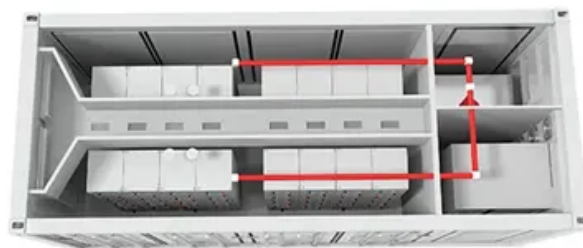

Starplus tubular battery Morocco

Starplus tubular battery Morocco

Star Plus Tall Tubular Battery 12V220AH SP22000XB

Starplus 12v 220ah tubular batteries are specially designed to be used with home and industrial inverters where traditionally flooded tubular batteries are typically used. Most inverters have chargers with high-ripple content that cause the ...