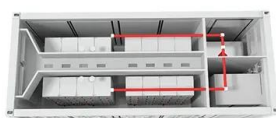

Starplus Tubular battery 12v/220AH with 2 years warranty

Star Plus 220Ah 12V Tubular Battery Highlights: Batteries designed for deep cycle inverter application. Excellent charge acceptance; Long life-high pressure casting machine used for positive plate; Long shelf-life no fresh charge required up to 2 months from date of manufacture; Factory-charged batteries for ready to use condition