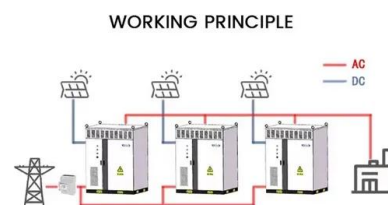

Starplus Tubular Inverter Battery -220AH x 4 Units

Our tubular inverter batteries come in different capacities ranging from 130AH to 240AH. These inverter batteries not only last long but are incredibly powerful too. Starplus 12v 220ah tubular batteries are specially designed to be used with ...