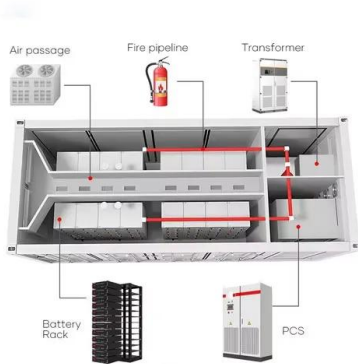

Switch cabinet solar container automatic

Higher Anti-Rust Performance
Lower Internal Impedance

Switch cabinet solar container automatic

Instant Off-Grid(TM) Shipping Containers with Solar and ...

More and more Solar Well pumps are being installed in America to pump water with solar for Livestock, farms and off-grid use. Join the RPS Family today.

SolaX SWITCH BOX , SW-80-G2 SOLAR SWITCH BOX

The Switch Box provides stable power generation and efficient energy use with real-time monitoring and higher black-start success rate. It enables automatic load prioritization, improving system ...