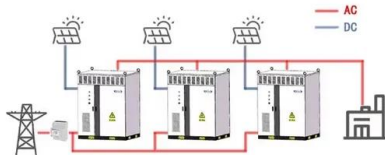

WORKING PRINCIPLE