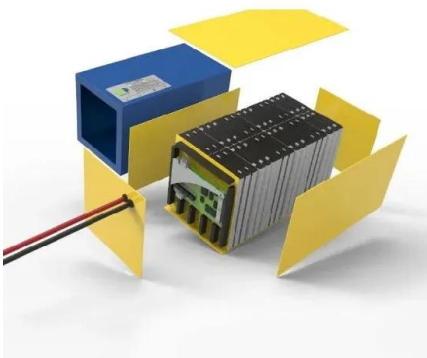

shops, offices, etc. The most common sizes for this application are designed from 1000Watt-10kW depending on the power requirements of the end-user.

Huawei LUNA2000 10kW Battery System

The new LUNA2000 battery from Huawei has 5kWh capacity modules. Up to 3 modules can be stacked to obtain a capacity of 15kWh although 2 towers can be connected in parallel to reach 30kWh. To give an example, if we count a 5kW inverter and a 5kWh battery, we could obtain a total of 10kW from our installation.

Buy Lifepo4 Battery 48V 200Ah 10KW LiFePO4 Battery 6000

Shop Lifepo4 Battery 48V 200Ah 10KW LiFePO4 Battery 6000+ Cycles 32 Parallel Built-in BMS With CAN/RS485 COM For Off/On-Grid (Color : 48V 60Ah - 3KWH) online at best prices at ...

Lifepo4 Battery LiFePO4 48V 180Ah 200Ah 10KW Battery The Gambia ...

Shop Lifepo4 Battery LiFePO4 48V 180Ah 200Ah 10KW Battery Pack 6000 Cycles with RS485 CAN 16S 200A BMS for Solar OffOn-Grid Color : 48v-180ah 9.2kwh online at a best price in The Gambia. BOBXGTPZS9