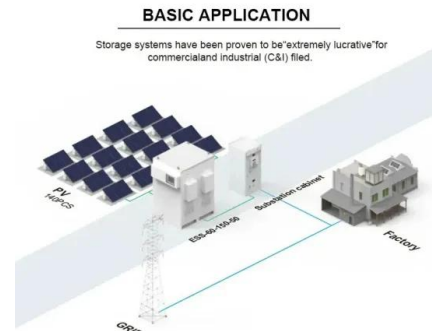

Light's Anguish

The Light's Anguish is a craftable, non-consumable throwing weapon. It throws dark daggers that are not affected by gravity, can pierce one enemy, and inflict the Light Curse debuff onto hit enemies. Like ...