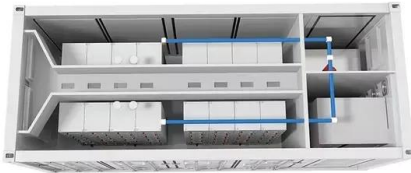

Tigo ESS system installation and commissioning

Tigo Energy's technology allows for individual monitoring and optimization of solar panels, enabling solar system owners to get the most out of their installations. Its latest innovative product is the Tigo EI ESS, designed to maximize the energy ...