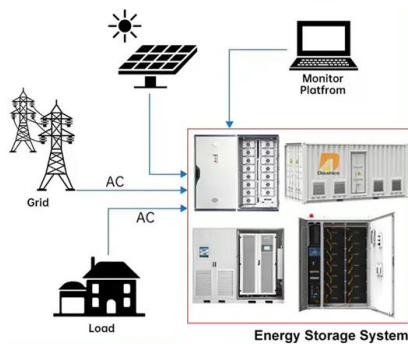

DISTRIBUTED PV GENERATION + ESS

The world's leading industrial lithium battery manufacturer

EIKTO is changing how sustainable energy is distributed by reducing the burden on existing energy sources using the latest advances in high energy density lithium-ion battery technology to safely store solar and wind power.