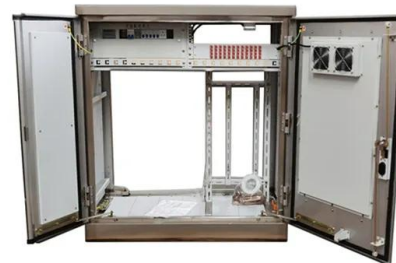

SolarWorld SW250P 250 Watt 24V Polycrystalline Solar Panel

SolarWorld SunModule Pro 250 Watt, 20V Polycrystalline Solar Panel (SW250P) Rating Required. Name Email Required. Review Subject Required. Comments Required. SKU: SW250P UPC: MPN: Weight: 151.00 LBS. Contact for price and availability - 888-680-2427 or sales@mrsolar Call us at 888-680-2427; Navigate.