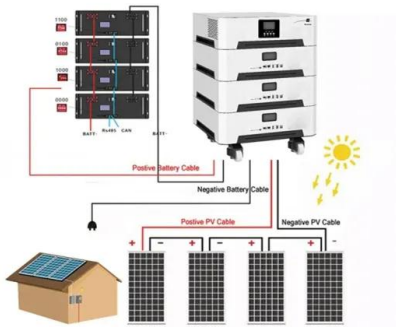

Physical Address

Address : Unit 7 Cadence Industrial Park 12
Pomona Road,Gauteng, Kempton Park 1619 ?
FESTIVE CLOSURE - Please be advised that the
Kempton Park branch will be closed for the
December holiday season starting on 14
December 2024 and will reopen on 13 January
2025.

Solar Warehouse SA

So, whether you are considering a switch to solar energy or simply exploring ways to enhance your existing solar system, Solar Warehouse SA is your one-stop destination for all things solar. Visit our showroom in Kempton Park today ...

Physical Address

Address : Unit 7 Cadence Industrial Park 12
Pomona Road,Gauteng, Kempton Park 1619 ?
FESTIVE CLOSURE - Please be advised that the
Kempton Park branch will be closed for the
December holiday season starting on 14 ...