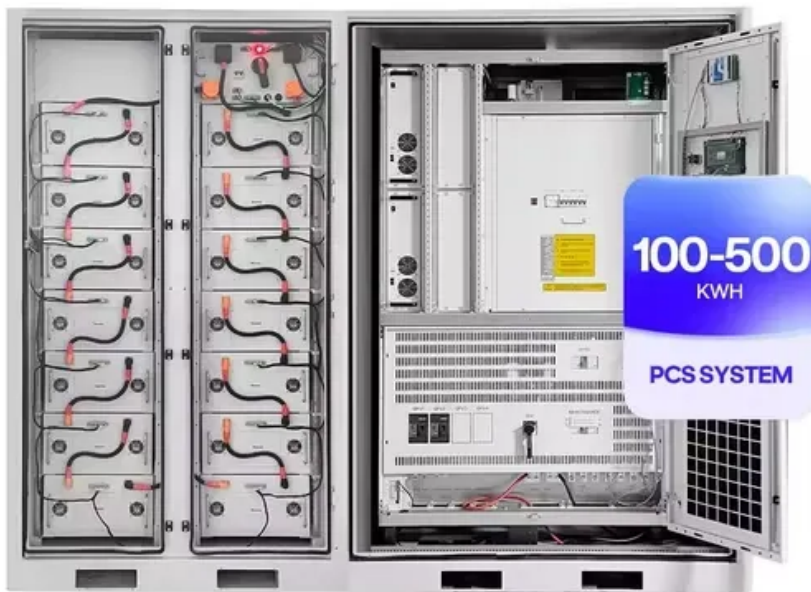

Whole home power backup Western Sahara

Whole home power backup Western Sahara

Growatt SYN 200-XH-US Whole Home Backup Smart Switch with ...

The Growatt SYN 200-XH-US offers robust whole home backup with an integrated 200A circuit breaker, ensuring easy operation without the need for external circuit breakers. Featuring a NEMA 4X protection level, this system supports 120V/240V split-phase output and includes a generator access function.