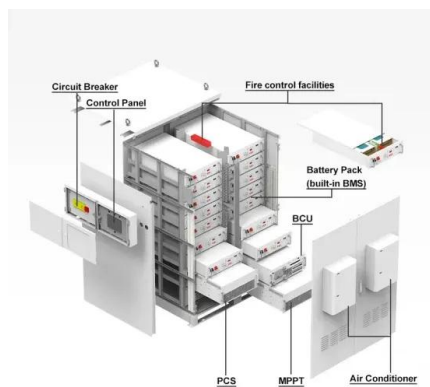

Solar Inverter Battery Myanmar Market , Recsun Solar Lithium

Recsun Solar Lithium Battery, 48V/100AH & 48V/200AH, Wall & Rack Mounted, Brand New & Grade A Battery Cell, 6000 Cycle @90% DOD, 5 Years Standard Warranty, Perfect After-sales Service!