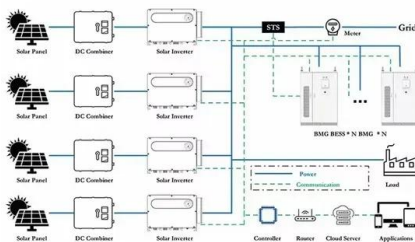

Sichuan's Solar Products Exported Overseas via River-Sea ...

A vessel carrying 1.05 million solar silicon wafers departed from Yibin Port, traversing the Yangtze River to Shanghai, and is set to arrive in Indonesia, with a trade value estimated at 3 million ...